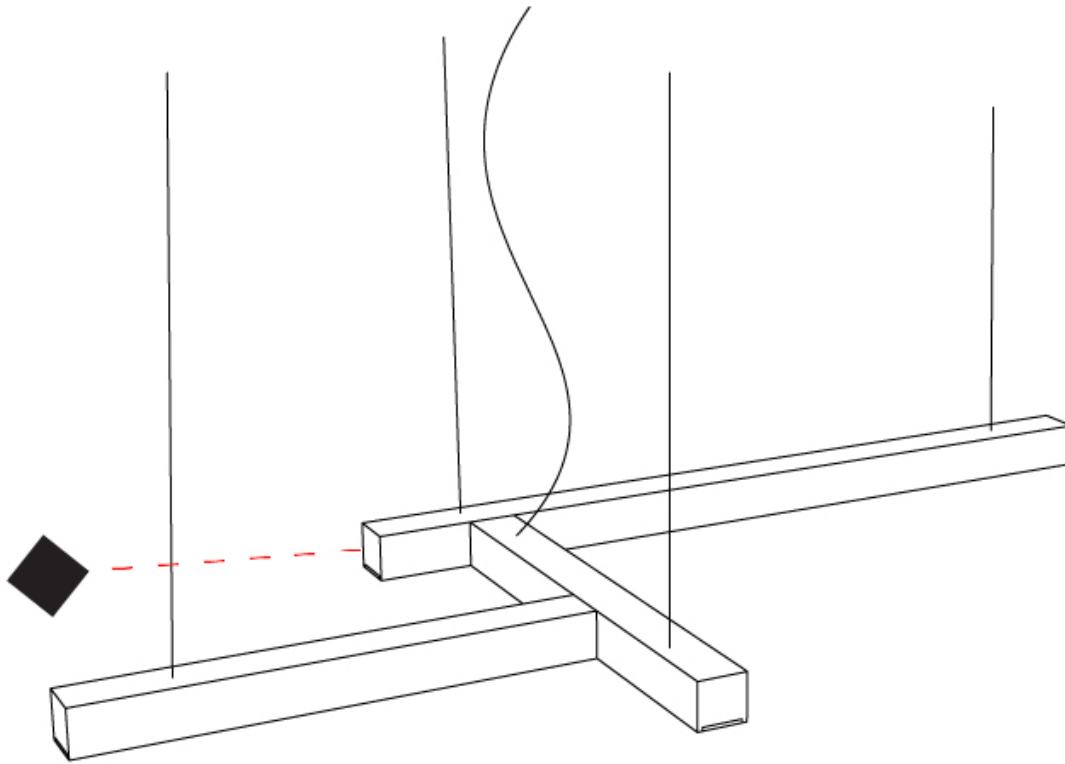

SHAPE 4 SUSPENSION

D71002-

PROJECT

TYPE

SPECIFIER

QUANTITY

DATE

D